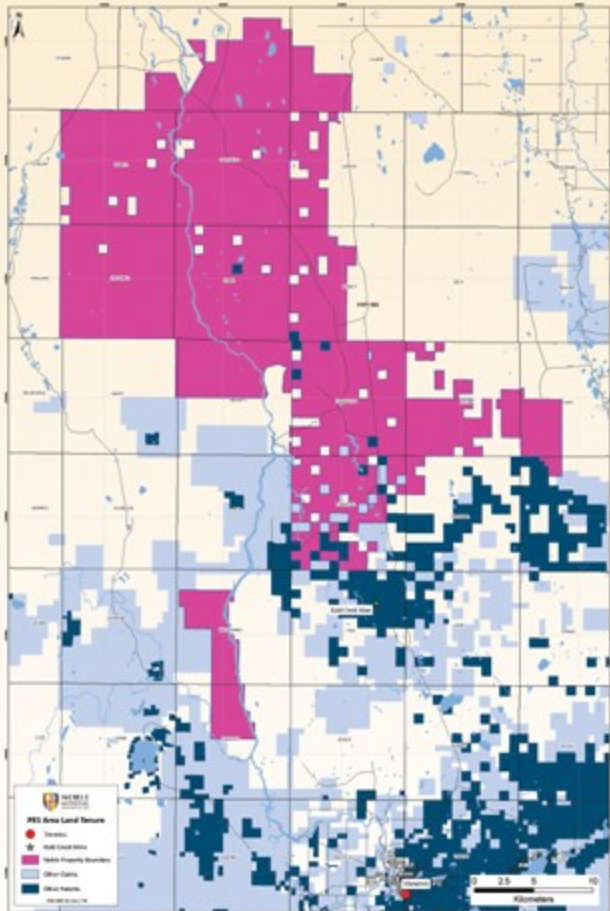

NOBLE MINERAL EXPLORATION INC.

TSX.V: NOB FWB: NB7 OTC.PK: NLPXF

- ✓ **Exploration and Development in the Timmins-Cochrane Area**
- ✓ **Canada's Most Prolific Mining District**
- ✓ **Using the Most Modern Technology Available to the Mineral Exploration Industry**

- PROJECT 81 - 100% owned mineral rights on its flagship property, over 79,000 hectares
- Historical high-potential nickel-cobalt, VMS and gold targets
- State of the art modern airborne geophysics and gravity gradiometer surveys covering the project
- Significant industry services and infrastructure in place
- Drill programs proposed for 2018-2019
- MoU signed with First Nations
- Partnered with Orix, CGG, BECI and Franco-Nevada
- Multiple joint venture development opportunities